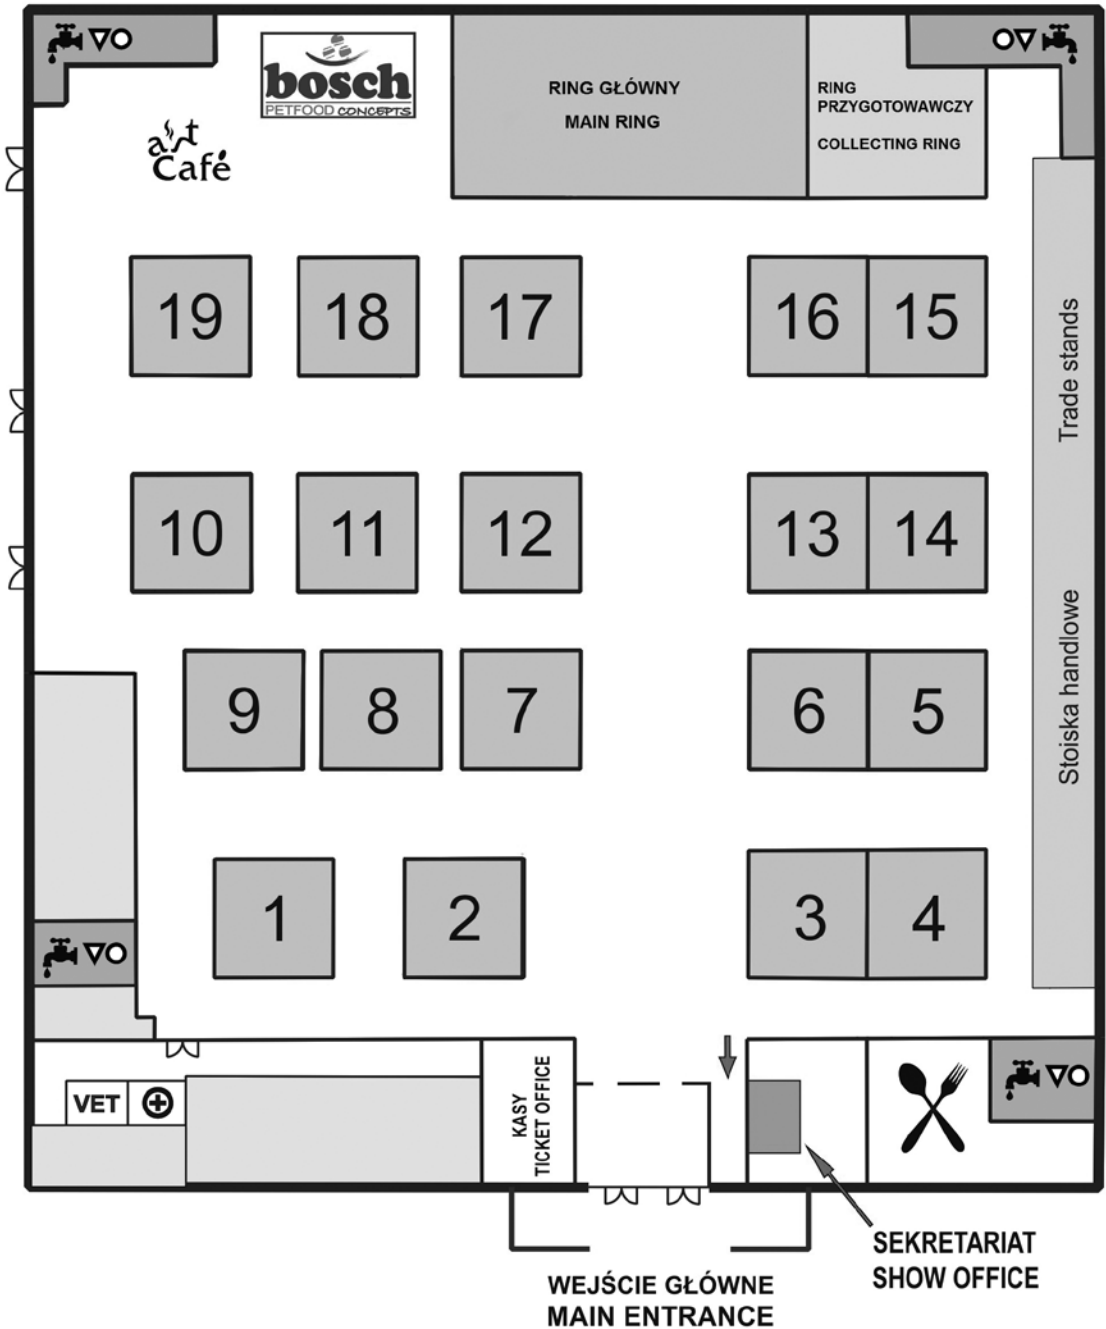

PLAN WYSTAWY