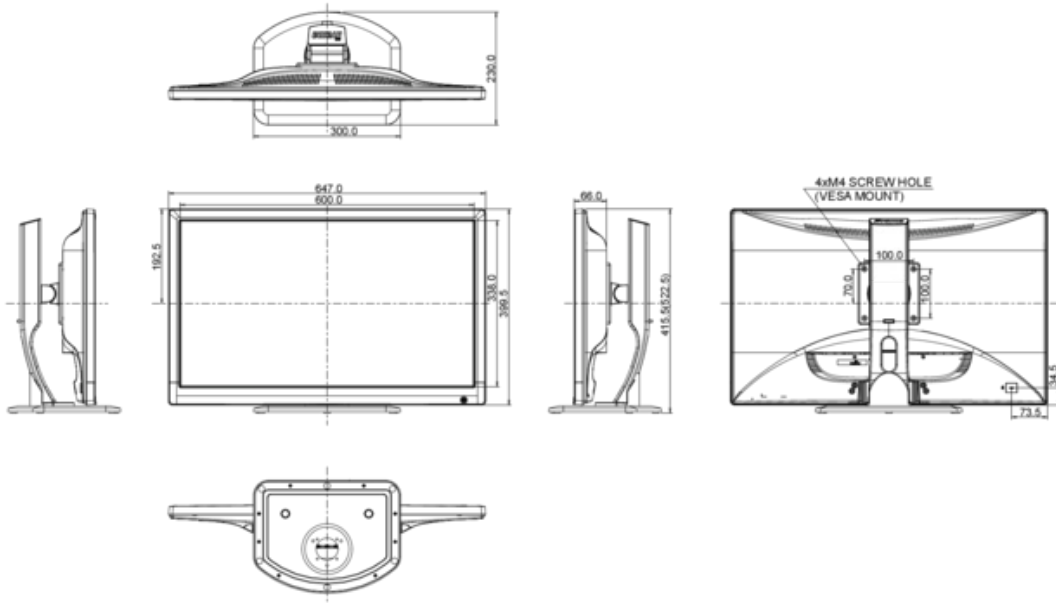

DIAGONAL	27"; 68.6cm
PANEL	TN LED
DISPLAY AREA H X W	336.3 x 597.9 mm; 13.2" x 23.5"
RESPONSE TIME	1 ms
CONTRAST	1000 : 1 typical
CONTRAST	12 000 000 : 1 ACR
BRIGHTNESS	300 cd/m ² typical
VIEWING ZONE	horizontal/vertical: 170° / 160°; right/left: 85° / 85°; up/down: 80° / 80°
DISPLAY COLOUR	16.7 million
PIXEL PITCH H X V	0.311 x 0.311 mm
NATIVE RESOLUTION	Full HD 1080p, 1920 x 1080 (2.1 megapixel)
HORIZONTAL SYNC	30 - 160 KHz
VERTICAL SYNC	55 - 145 Hz
SYNCHRONIZATION	Separate Sync
ASPECT RATIO	16 : 9

TILT ANGLE	17° up; ° down
VESA MOUNTING	100 x 100 mm
COLOUR	Black

4. ACCESSORIES

DRIVER	Windows 95 / 98 / 2000 / ME / XP / Vista/ 7/ 8
INCLUDED ACCESSORIES	power cable, DVI-D cable (dual-link), DisplayPort cable, audio cable, stand, quick start guide, safety guide

**Based on the power consumption of the television operating 4 hours per day for 365 days. The actual energy consumption will depend on how the television is used.*

7. DIMENSIONS & WEIGHT

DIMENSIONS W X H X D	647 x 415.5 (522.5) x 230 mm
WEIGHT	7.3 kg