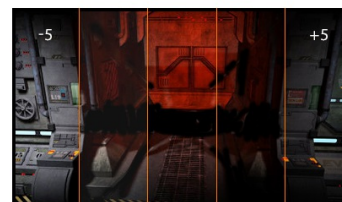

27" pro-gamer monitor with 144Hz refresh rate

Through all stages: concept, design and development – the ProLite GB2773HS was meant to be a real game changer giving true hardcore gamers the competitive edge they need to make split second decisions. Smooth and judder free graphics during fast paced games are guaranteed by the use of a high quality 144Hz panel with a blistering 1ms response time. Ergonomic, height adjustable stand allows you to easily adjust the screen position to your preferences. A truly amazing gaming experience.

BLACK TUNER

The users can adjust the brightness and the dark shades with the Black Tuner, giving greater viewing performance in shadowed areas and helping to spot the enemy earlier.

1. DISPLAY CHARACTERISTICS

DIAGONAL	27"; 68.6cm
PANEL	TN LED
DISPLAY AREA H X W	336.3 x 597.9 mm; 13.2" x 23.5"
RESPONSE TIME	1 ms
CONTRAST	1000 : 1 typical
CONTRAST	12 000 000 : 1 ACR
BRIGHTNESS	300 cd/m ² typical
VIEWING ZONE	horizontal/vertical: 170° / 160°; right/left: 85° / 85°; up/down: 80° / 80°
DISPLAY COLOUR	16.7 million
PIXEL PITCH H X V	0.311 x 0.311 mm
NATIVE RESOLUTION	Full HD 1080p, 1920 x 1080 (2.1 megapixel)
HORIZONTAL SYNC	30 - 160 KHz
VERTICAL SYNC	55 - 145 Hz
SYNCHRONIZATION	Separate Sync
ASPECT RATIO	16 : 9