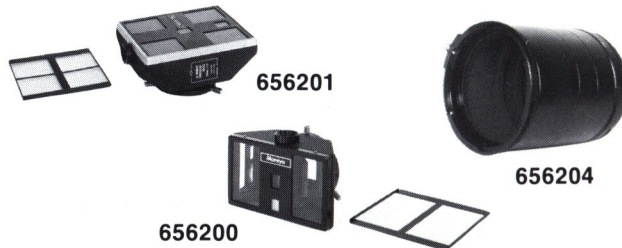

## LENS ACCESSORIES INCLUDE...

- CAT. NO. 655276** Pouch Case for 50-150mm Lenses
- CAT. NO. 656201\*** Tetrphoto Adapter with Case (for 4 images on Polaroid film)
- CAT. NO. 656200\*** Duophoto Adapter (for 2 images on Polaroid film)
- CAT. NO. 656204** Extension Ring Set (#1, 2, 3, 4, 5)
- CAT. NO. 656205** Extension Ring #5

Replacement hoods, optical viewfinders, and front and rear lens caps are also available.

\*For the Mamiya Universal Press camera only.

100mm f/2.8  
Standard  
Lens with Hood  
**CAT. NO. 655923**

Angle of View (6x9cm): 53.5°  
Magnification (based on 100mm lens): 1X  
Minimum Aperture: f/32  
Minimum Focusing Distance: 3.5'  
No. of Elements: 6  
Filter Size: 72mm  
Weight: 700 grams