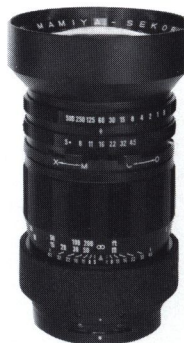

65mm f/6.3  
Wide-Angle  
Lens with  
Optical Viewfinder  
**CAT. NO. 655907**

Angle of View (6x9cm): 75.6°  
Magnification (based on 100mm lens): .65X  
Minimum Aperture: f/32  
Minimum Focusing Distance: 3.5'  
No. of Elements: 4  
Filter Size: 43mm  
Weight: 350 grams

150mm f/5.6  
Telephoto  
Lens with Hood  
**CAT. NO. 655929**

Angle of View (6x9cm): 37.2°  
Magnification (based on 100mm lens): 1.5X  
Minimum Aperture: f/45  
Minimum Focusing Distance: 7'  
No. of Elements: 4  
Filter Size: 55mm  
Weight: 530 grams

75mm f/5.6  
Wide-Angle  
Lens with  
Optical Viewfinder  
**CAT. NO. 655913**

Angle of View (6x9cm): 67.9°  
Magnification (based on 100mm lens): .75X  
Minimum Aperture: f/45  
Minimum Focusing Distance: 3.5'  
No. of Elements: 7  
Filter Size: 72mm  
Weight: 650 grams

250mm f/5.0  
Telephoto  
Lens with Hood  
**CAT. NO. 655932**

Angle of View (6x9cm): 22.8°  
Magnification (based on 100mm lens): 2.5X  
Minimum Aperture: f/45  
Minimum Focusing Distance: 8'  
No. of Elements: 6  
Filter Size: 105mm  
Weight: 1,825 grams