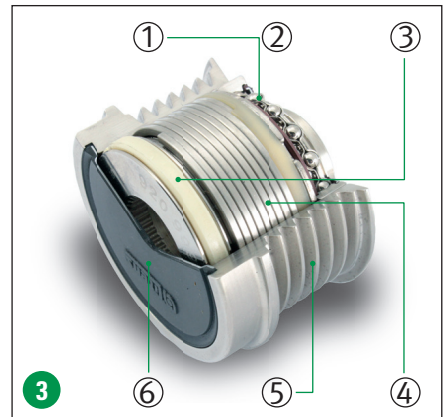

Two key pieces of technology have been developed and tested with the aim of combating these negative

Overrunning alternator pulley, OAP (image 2)

- (1) Grooved inner ring
- (2) Radial support bearing
- (3) Overrunning clutch unit
- (4) Seals
- (5) Outer ring with moulded race
- (6) Protective cap

Overrunning alternator decoupler, OAD (image 3)

- (1) Ball bearing
- (2) Clutch
- (3) Friction bearing
- (4) Torsion spring
- (5) Outer ring with moulded race
- (6) Cover

These components will enhance driving comfort, and also improve the service life of the feed belt drive components and fuel consumption.