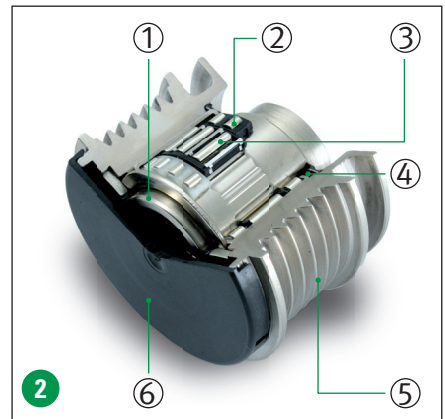

Note

Technical background

The engine combustion cycle accelerates and decelerates the rotary motion of the crankshaft. This rotational imbalance is transferred to the front end accessory unit drive.

Example of an assembly drive with a rigid belt pulley (image 1)

Using a rigid belt pulley on the three-phase alternator may subject the belt to strong vibrations and cause un-pleasant juddering noises.

The high dead weight of the alternators also results in increased torque fluctuations and extreme forces.

Two key pieces of technology have been developed and tested with the aim of combating these negative

Overrunning alternator pulley, OAP (image 2)

- (1) Grooved inner ring
- (2) Radial support bearing
- (3) Overrunning clutch unit
- (4) Seals
- (5) Outer ring with moulded race
- (6) Protective cap

Overrunning alternator decoupler, OAD (image 3)

- (1) Ball bearing
- (2) Clutch
- (3) Friction bearing
- (4) Torsion spring
- (5) Outer ring with moulded race
- (6) Cover

These components will enhance driving comfort, and also improve the service life of the feed belt drive components and fuel consumption.