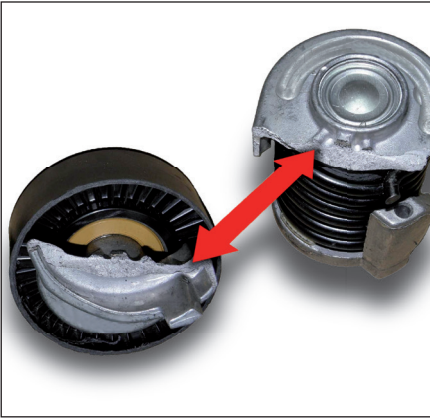

Possible causes of damage to the front end auxiliary drive system

Functioning overrunning alternator pulleys OAP/OAD relieve the pressure considerably within the drive system.

If this overrunning function is no longer operating in the drive, all components, e.g. belt tensioner, deflecting pulley and poly V-belt, will be so heavily overloaded that they fail, which may lead to total engine failure in extreme cases.

Every time FEAD components are replaced or removed in the drive system, we recommend at least checking and at best replacing the OAP/OAD, in order to prevent follow-on damage.